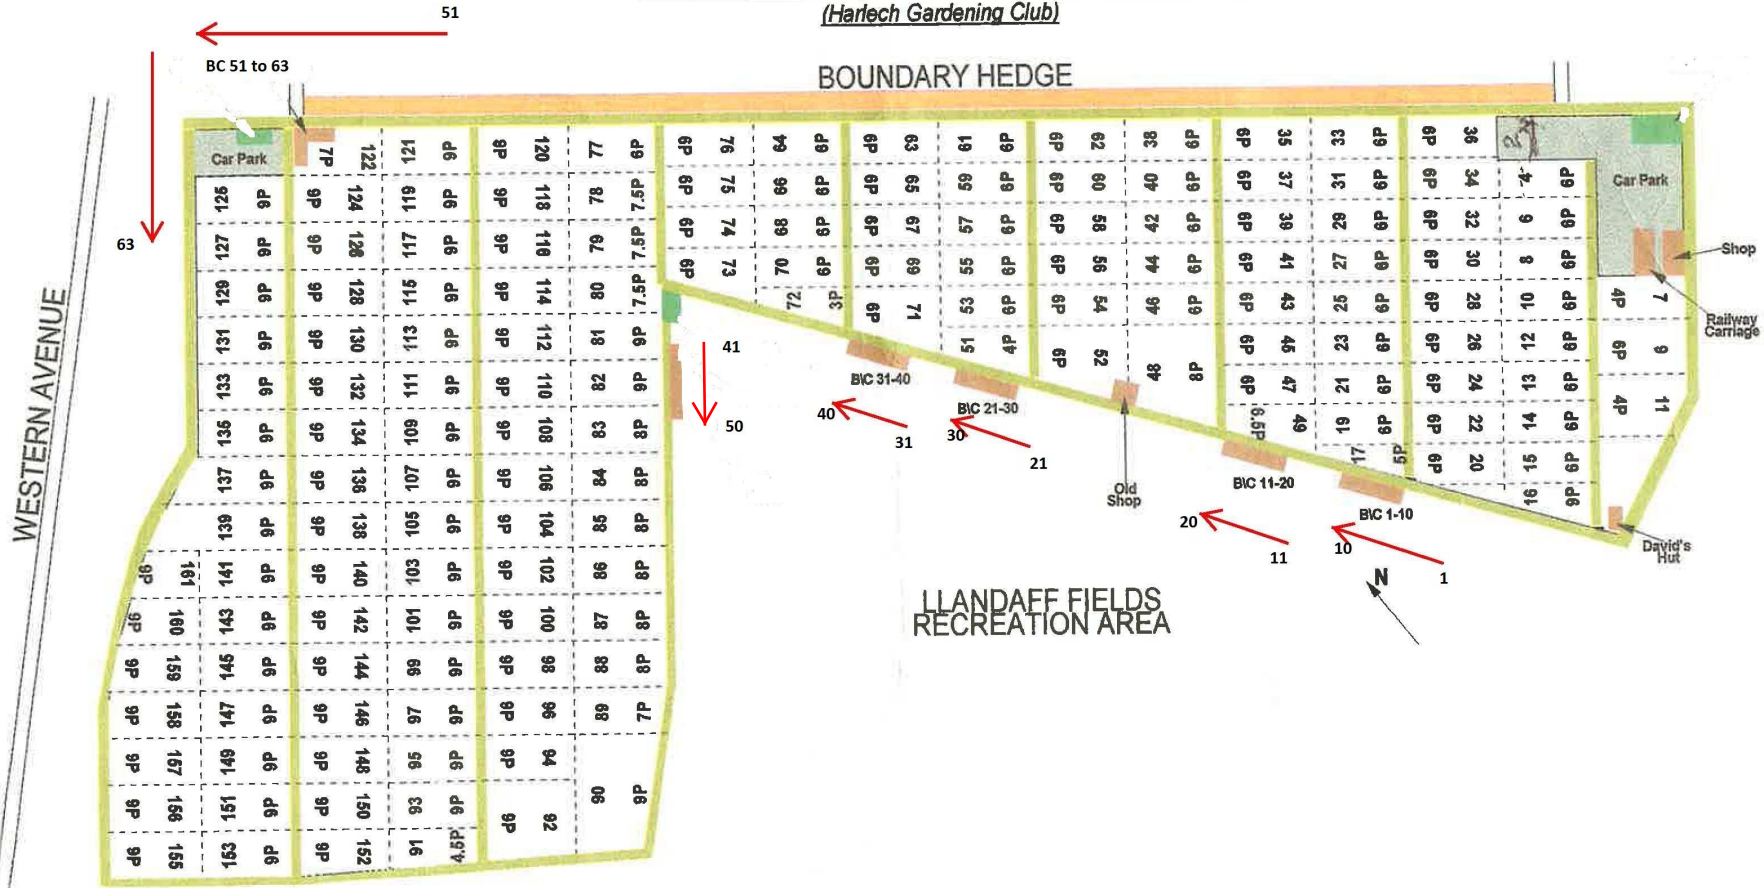

# PONTCANNA (Permanent) ALLOTMENTS

(Harlech Gardening Club)

LLANDAFF FIELDS RECREATION AREA

WESTERN AVENUE

N